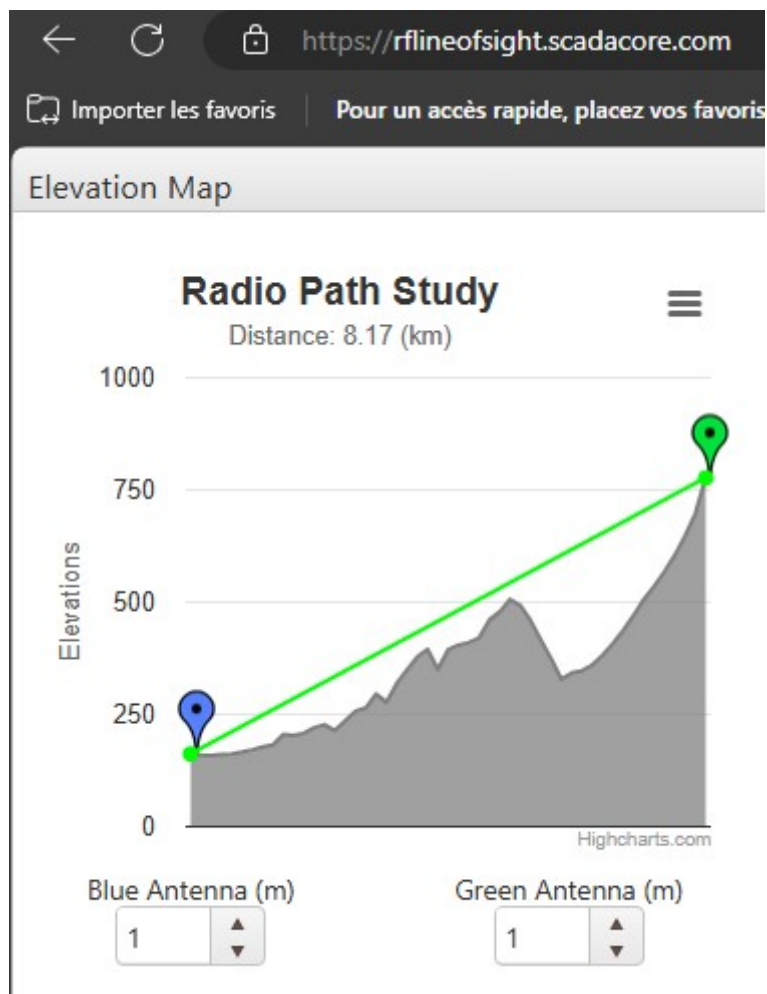

NANOS - Etablir un profil radio

<https://ispdesign.ui.com/#>

<https://rlineofsight.scadacore.com/>

Revision #1

Created 2024-08-29 14:29:35 UTC by Admin

Updated 2024-08-29 14:31:13 UTC by Admin