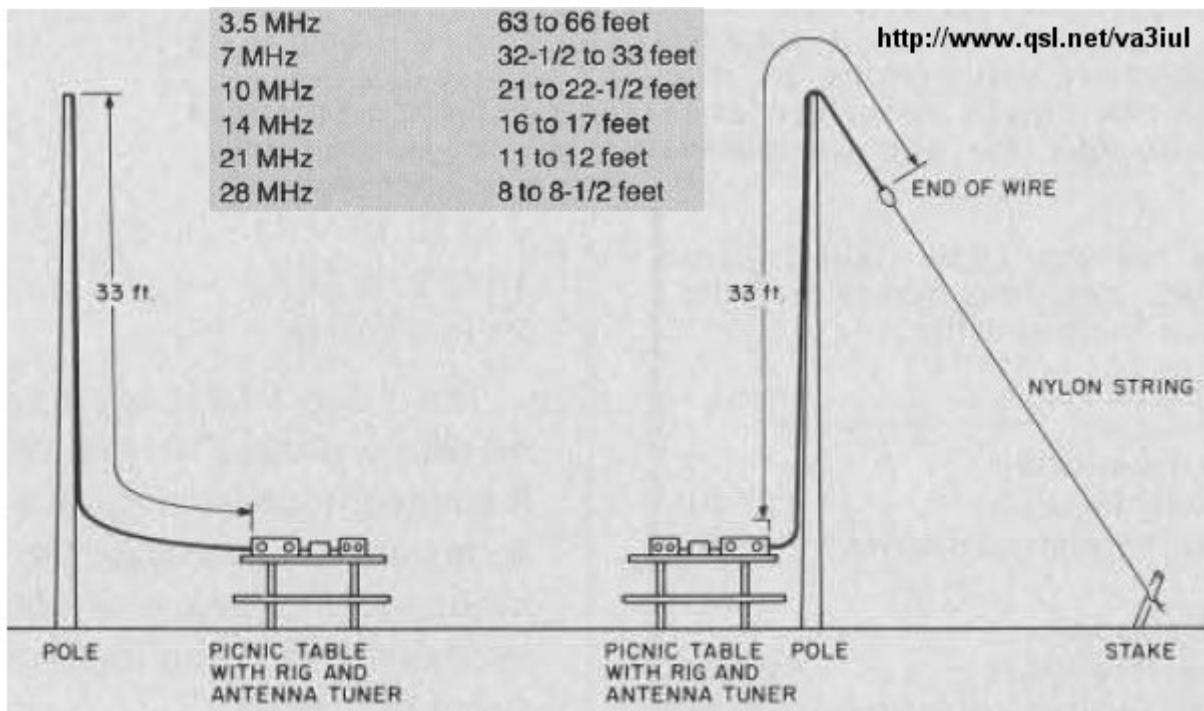

Antenne long fil

Revision #1

Created 2024-11-17 16:22:56 UTC by Admin

Updated 2024-11-17 16:23:47 UTC by Admin