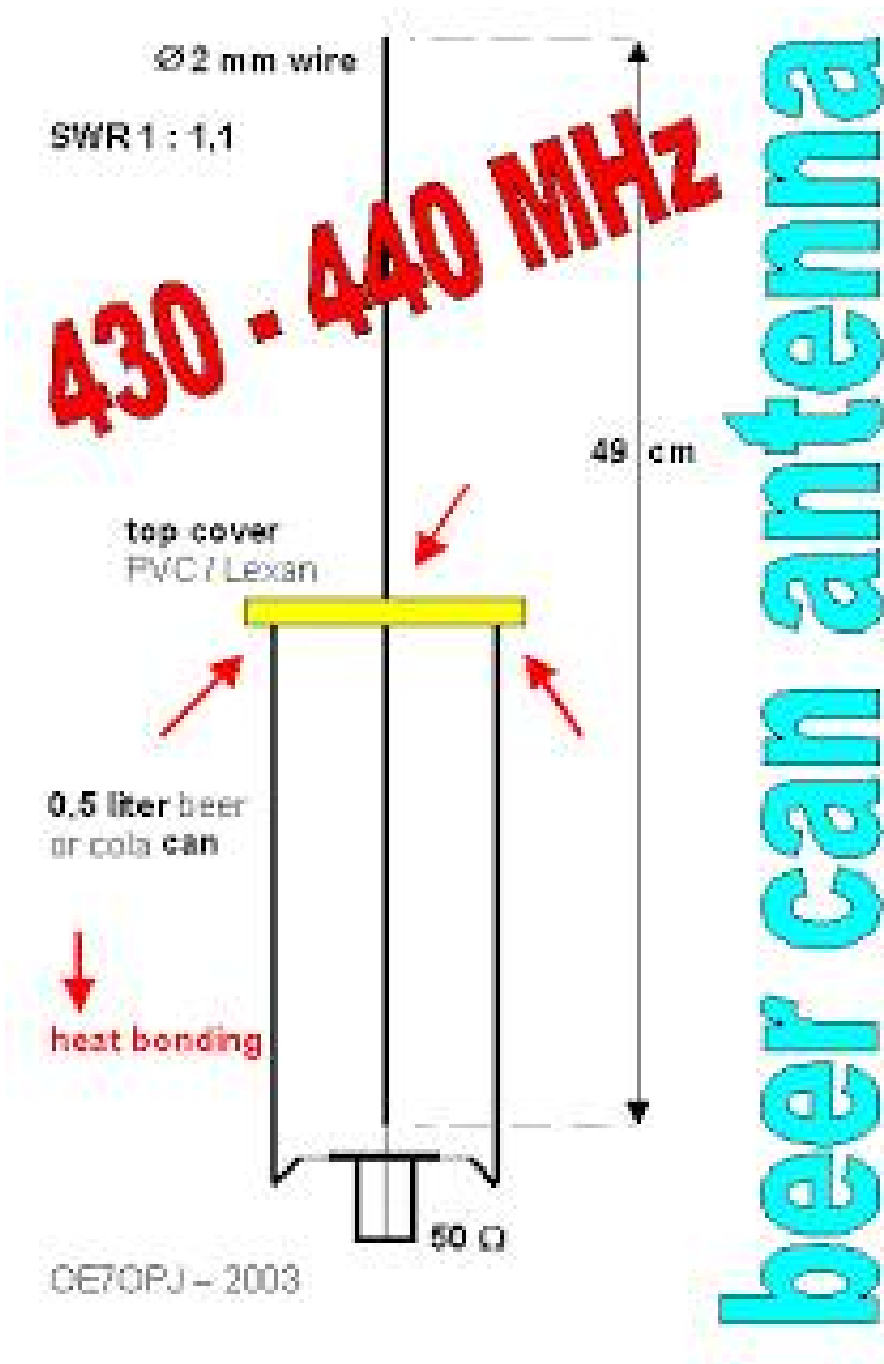

Beer can antenna - 430 - 440 Mhz

Revision #2

Created 2024-04-28 12:03:28 UTC by Admin

Updated 2024-04-28 12:04:06 UTC by Admin