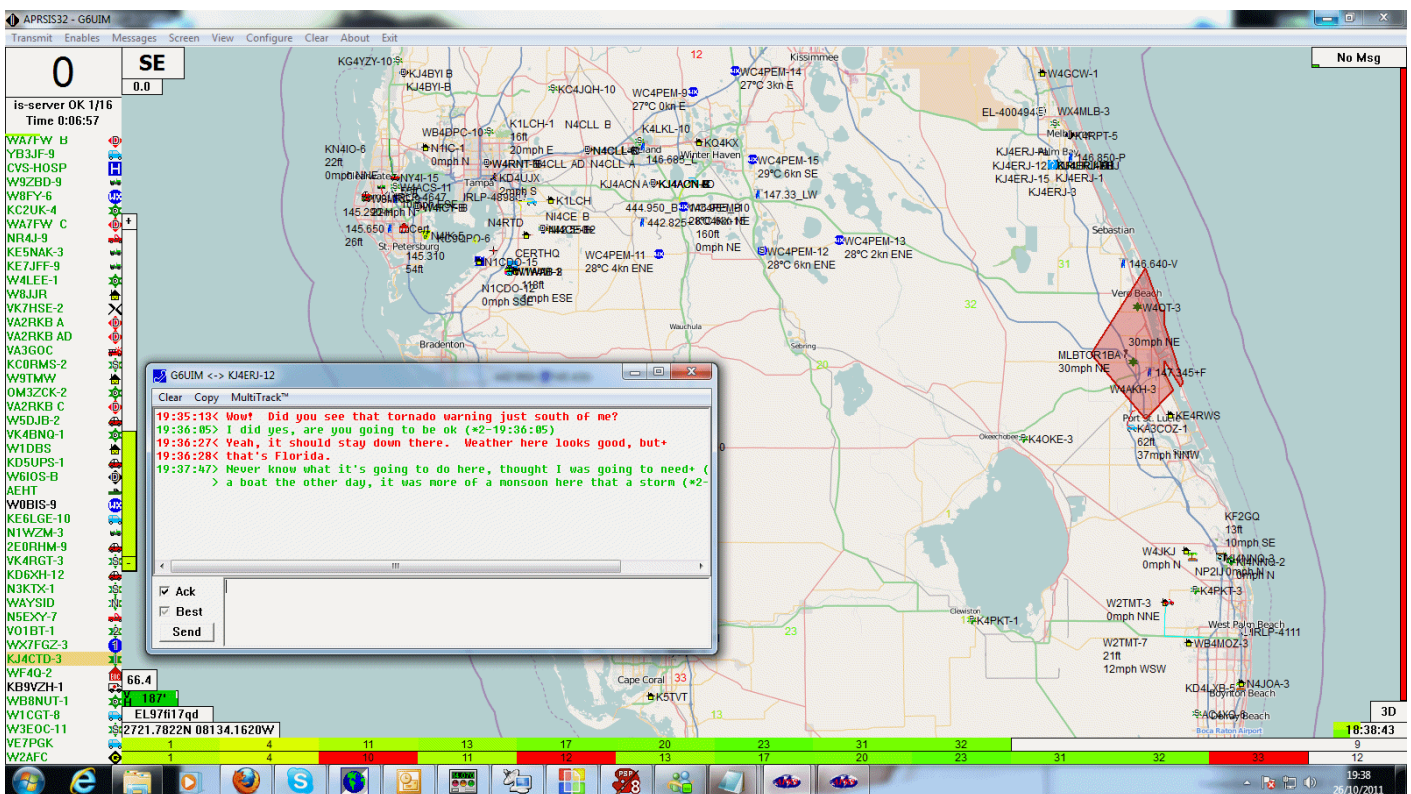

APRSISCE/32 - APRS client for windows 32/64 and CE

<http://aprs.facile.free.fr/aprs%20facile%20Configurer%20APRSISCE%20Client.php#.YnoZ70hBz-h>

<http://aprsisce.wikidot.com/>

Revision #2

Created 2022-05-10 05:53:46 UTC by Admin