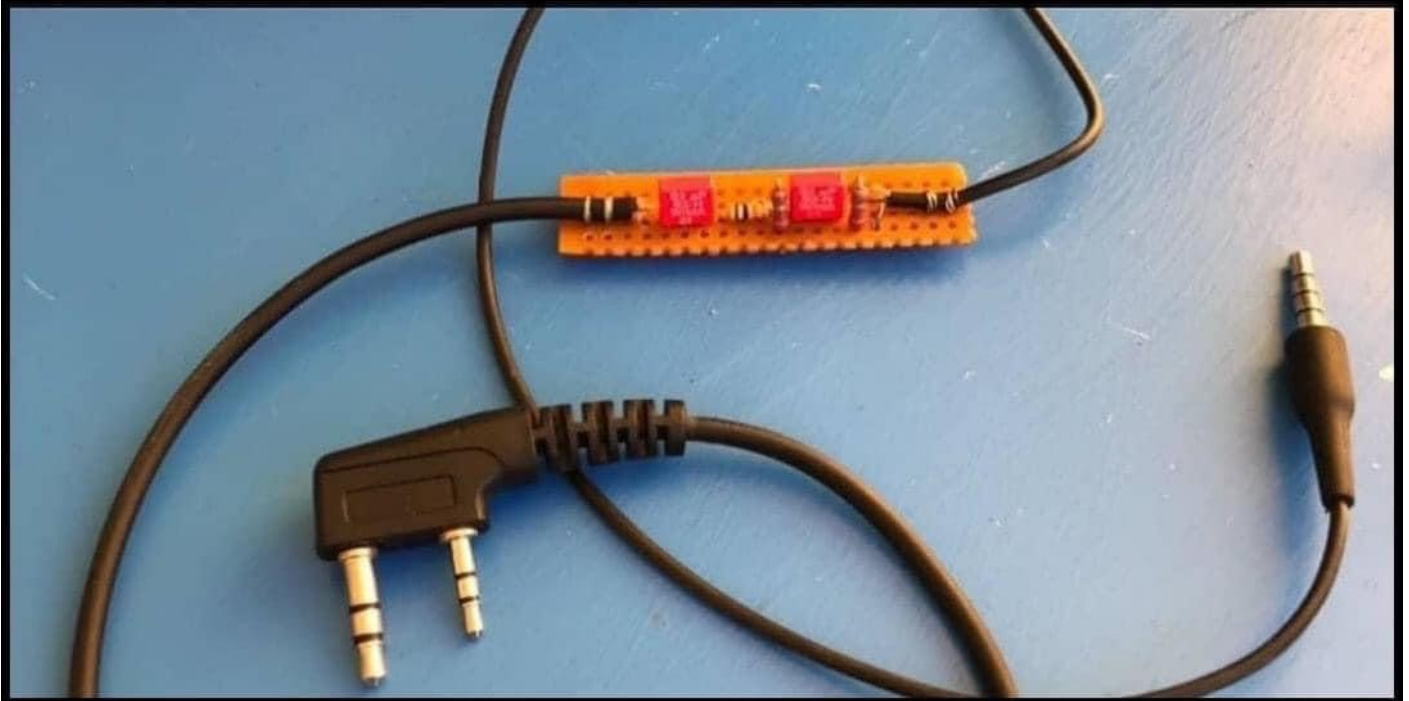

Interface APRSDroid - Smartphone

Revision #1

Created 2023-10-12 14:22:44 UTC by Admin

Updated 2023-10-12 14:23:31 UTC by Admin