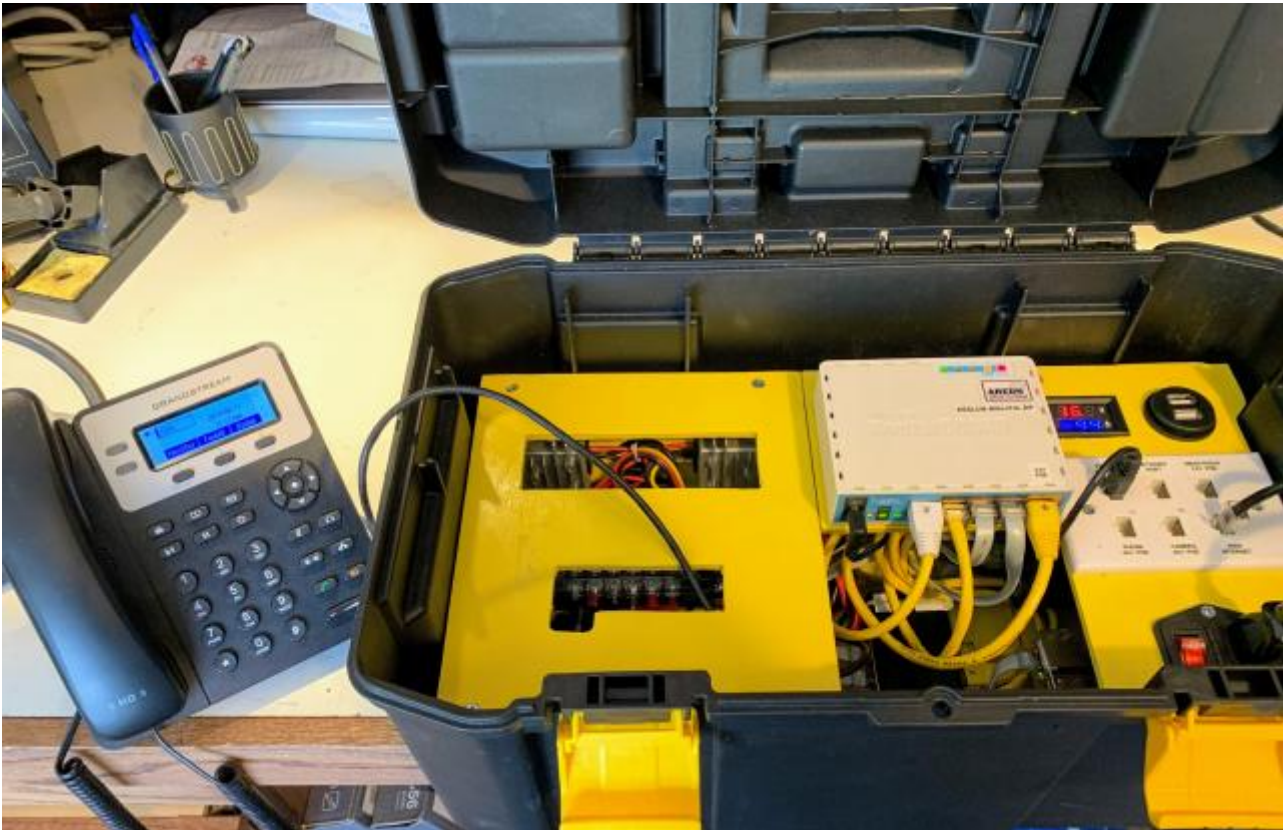

# AREDN Mesh “Go-Box”

[AREDN Mesh “Go-Box” \(version 2 and 2a\) | Amateur Radio  
Emergency Data Network](#)

---

Revision #1

Created 2024-03-31 19:05:17 UTC by Admin

Updated 2024-03-31 19:05:57 UTC by Admin