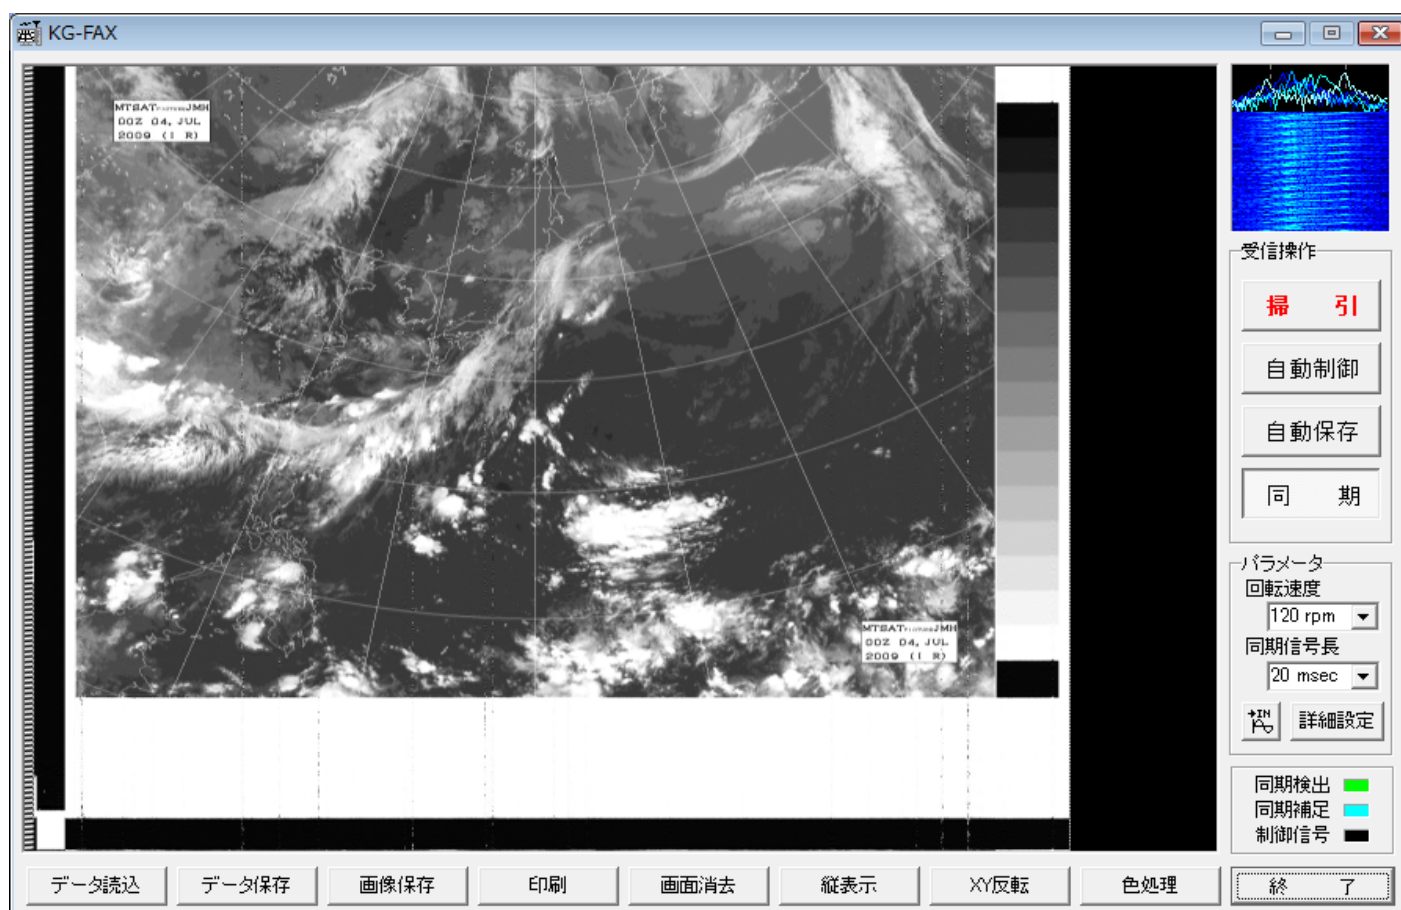

KG FAX - HF Fax of the weather cloud map

<https://twitter.com/bd7pa/status/1659335363414876164?t=SGAWeppn2pGqKyo0xLTLag&s=09>

<http://www2.plala.or.jp/hikokibiyori/soft/kgfax/index.html>