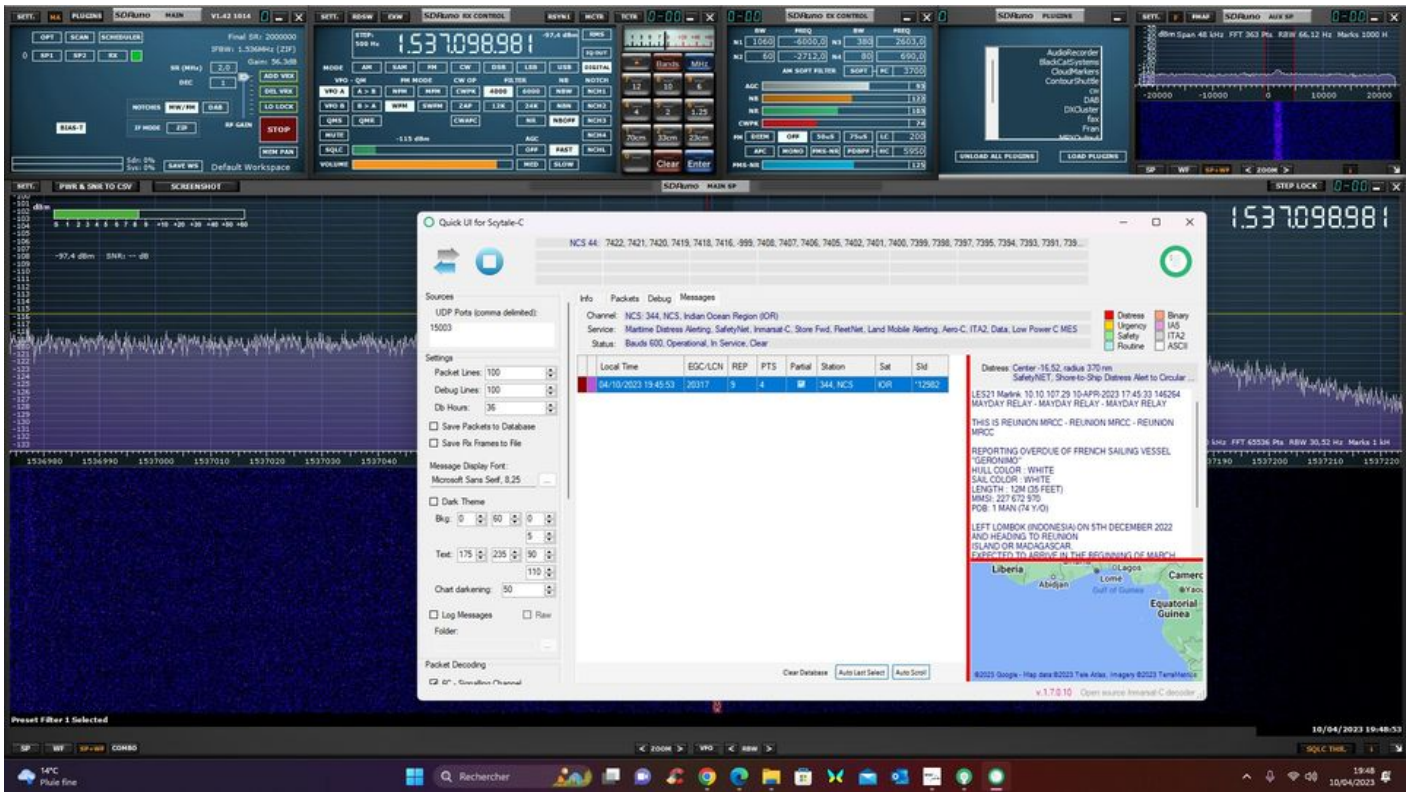

Inmarsat

Sources :

<https://www.facebook.com/groups/359333241112736/permalink/1876383199407725/?sfnsn=scwspmo&ref=share>

<https://www.inmarsatdecoder.com/>

https://sdrplay.com/resources/decoding_lband.pdf