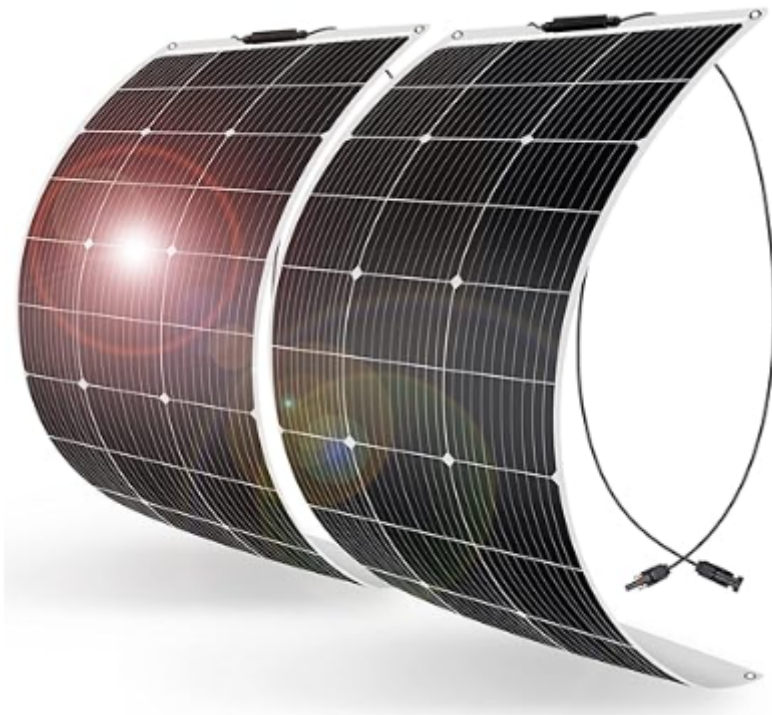

Panneau solaire souple - 12 V - 100 W

<https://amzn.eu/d/hzYRvpm>

Revision #1

Created 2025-07-19 16:28:23 UTC by Admin

Updated 2025-07-19 16:29:16 UTC by Admin